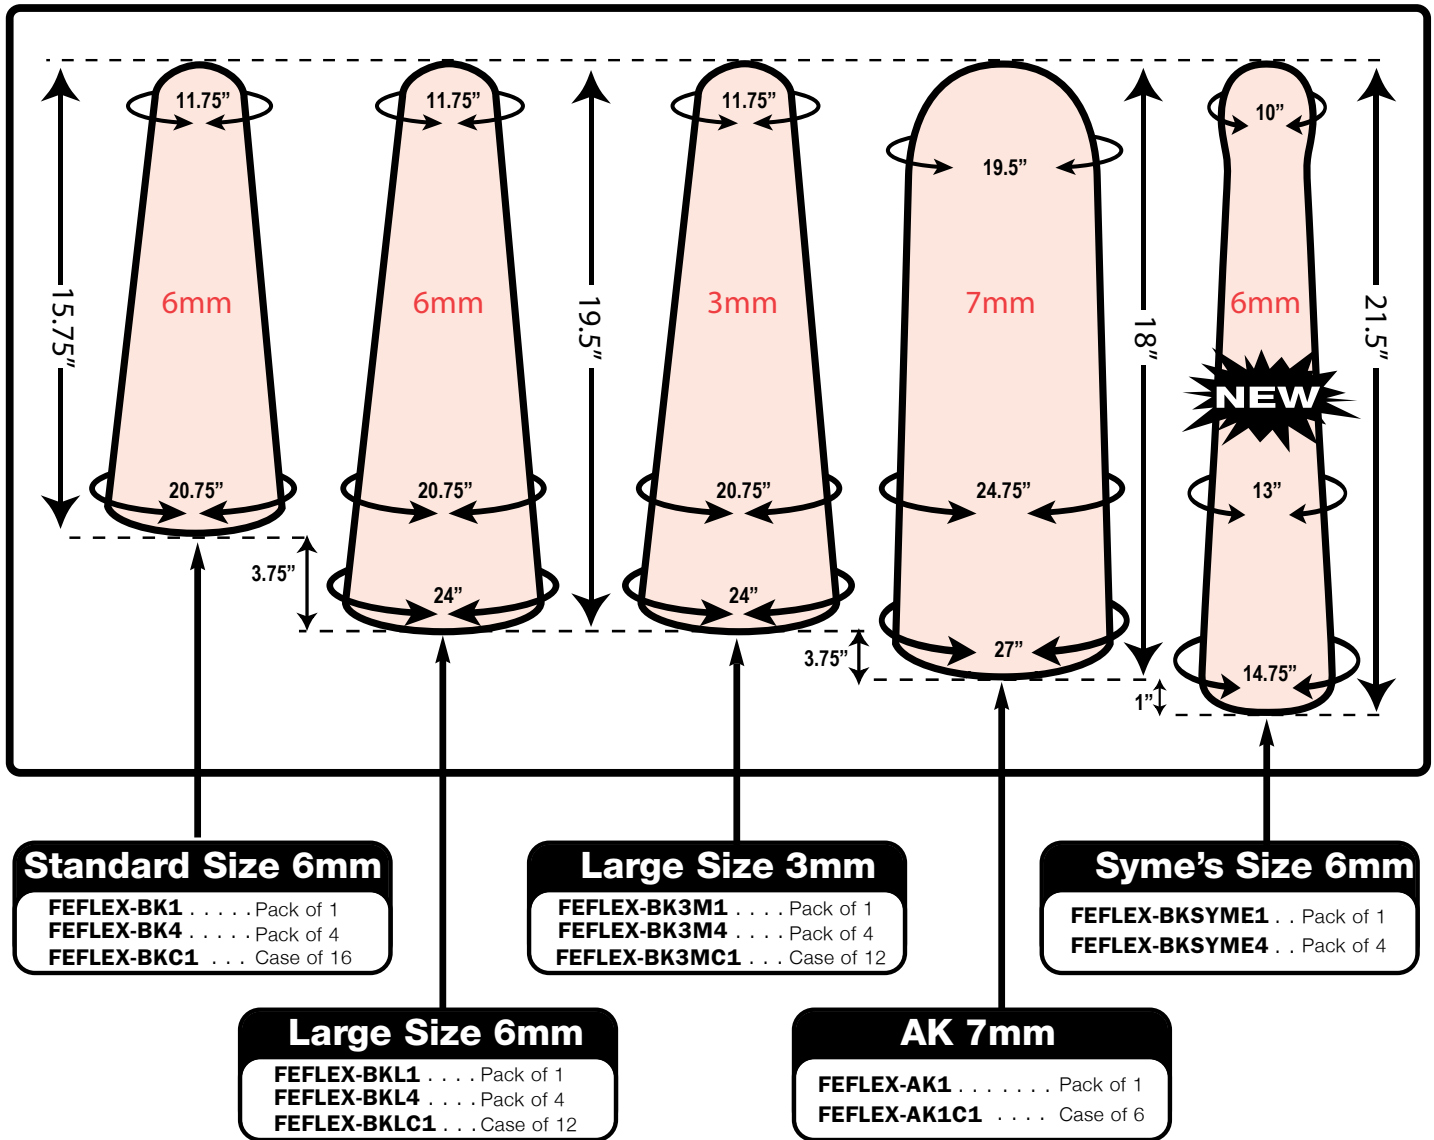

DAW®

EVER FLEX™

CONE

DAW®
INDUSTRIES