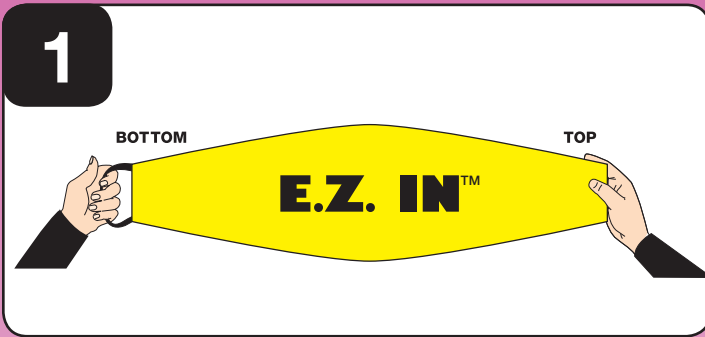

The ideal solution for the Above-Knee Suction Socket Wearer. Any other means of donning a properly fitted AK socket encourages misplacement of tissues.

The **E.Z. IN's** material is so slippery it will convince every patient that donning a tight AK Socket is not a big deal!

HOW TO ORDER

Stock #: **GEZIN-x**

x = size (Please Refer to Chart on Back)

Each E.Z. IN comes in a convenient pocket pouch.

DAW INDUSTRIES

HOW TO ORDER

	ISCHIAL CIRCUMFERENCE	Under 19 in (48 cm)	19 to 23 in (48 to 58 cm)	23 to 27 in (58 to 69 cm)	27 to 31 in (69 to 79 cm)
	SIZE	Small	Medium	Large	Extra Large
	STOCK #	GEZIN-S	GEZIN-M	GEZIN-L	GEZIN-XL