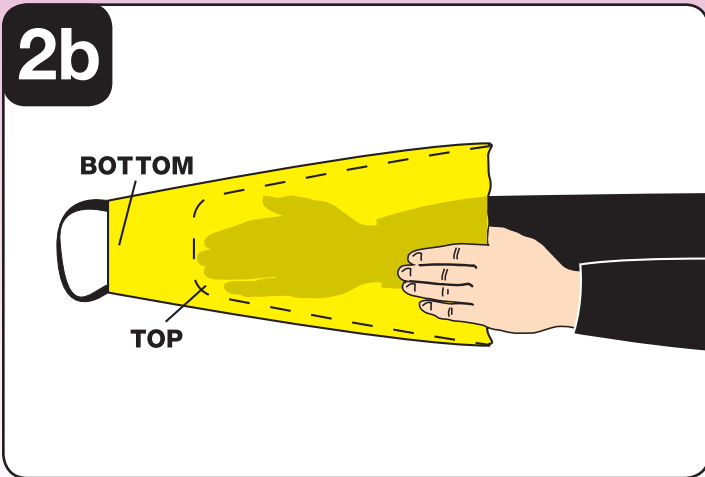

The ideal solution for the Above-Knee Suction Socket Wearer. Any other means of donning a properly fitted AK socket encourages misplacement of tissues.

The **E.Z. IN's** material is so slippery it will convince every patient that donning a tight AK Socket is not a big deal!

HOW TO ORDER

Stock #: **GEZIN-x**

x = size (Please Refer to Chart on Back)

Each E.Z. IN comes in a convenient pocket pouch.

DAW INDUSTRIES

HOW TO ORDER

	ISCHIAL CIRCUMFERENCE	Under 19 in (48 cm)	19 to 23 in (48 to 58 cm)	23 to 27 in (58 to 69 cm)	27 to 31 in (69 to 79 cm)
	SIZE	Small	Medium	Large	Extra Large
	STOCK #	GEZIN-S	GEZIN-M	GEZIN-L	GEZIN-XL