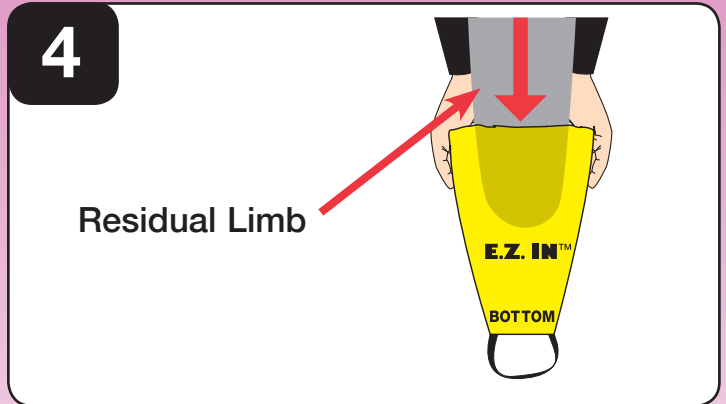

The ideal solution for the Above-Knee Suction Socket Wearer. Any other means of donning a properly fitted AK socket encourages misplacement of tissues.

The **E.Z. IN's** material is so slippery it will convince every patient that donning a tight AK Socket is not a big deal!

HOW TO ORDER

Stock #: **GEZIN-x**

x = size (Please Refer to Chart on Back)

Each E.Z. IN comes in a convenient pocket pouch.

DAW INDUSTRIES

HOW TO ORDER

	ISCHIAL CIRCUMFERENCE	Under 19 in (48 cm)	19 to 23 in (48 to 58 cm)	23 to 27 in (58 to 69 cm)	27 to 31 in (69 to 79 cm)
	SIZE	Small	Medium	Large	Extra Large
	STOCK #	GEZIN-S	GEZIN-M	GEZIN-L	GEZIN-XL