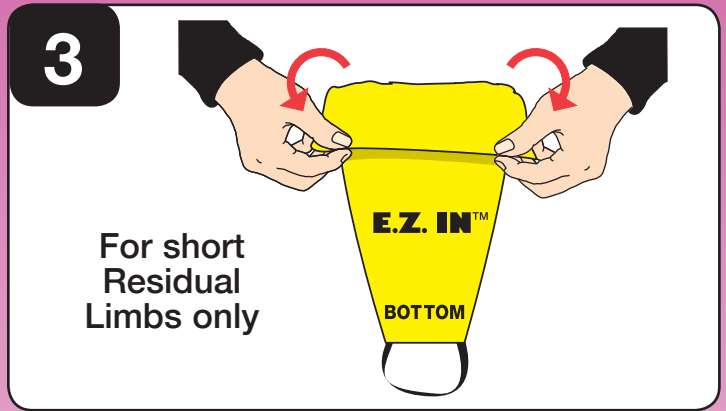

The ideal solution for the Above-Knee Suction Socket Wearer. Any other means of donning a properly fitted AK socket encourages misplacement of tissues.

The **E.Z. IN's** material is so slippery it will convince every patient that donning a tight AK Socket is not a big deal!

HOW TO ORDER

Stock #: **GEZIN-x**

x = size (Please Refer to Chart on Back)

Each E.Z. IN comes in a convenient pocket pouch.

DAW INDUSTRIES

HOW TO ORDER

	ISCHIAL CIRCUMFERENCE	Under 19 in (48 cm)	19 to 23 in (48 to 58 cm)	23 to 27 in (58 to 69 cm)	27 to 31 in (69 to 79 cm)
	SIZE	Small	Medium	Large	Extra Large
	STOCK #	GEZIN-S	GEZIN-M	GEZIN-L	GEZIN-XL