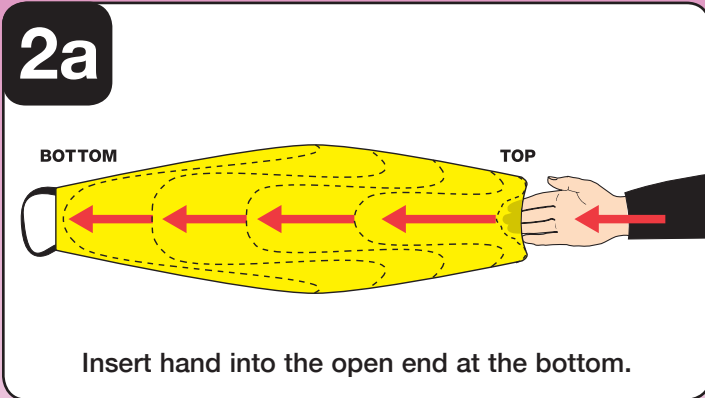

The ideal solution for the Above-Knee Suction Socket Wearer. Any other means of donning a properly fitted AK socket encourages misplacement of tissues.

The **E.Z. IN's** material is so slippery it will convince every patient that donning a tight AK Socket is not a big deal!

HOW TO ORDER

Stock #: **GEZIN-x**

x = size (Please Refer to Chart on Back)

Each E.Z. IN comes in a convenient pocket pouch.

DAW INDUSTRIES

HOW TO ORDER

	ISCHIAL CIRCUMFERENCE	Under 19 in (48 cm)	19 to 23 in (48 to 58 cm)	23 to 27 in (58 to 69 cm)	27 to 31 in (69 to 79 cm)
	SIZE	Small	Medium	Large	Extra Large
	STOCK #	GEZIN-S	GEZIN-M	GEZIN-L	GEZIN-XL