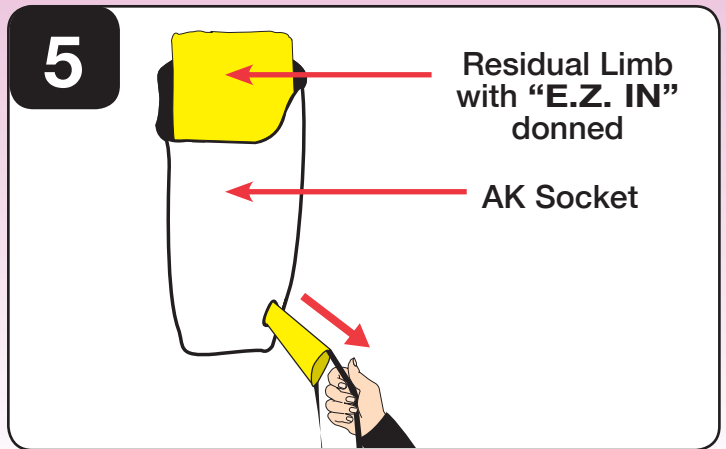

The ideal solution for the Above-Knee Suction Socket Wearer. Any other means of donning a properly fitted AK socket encourages misplacement of tissues.

The **E.Z. IN's** material is so slippery it will convince every patient that donning a tight AK Socket is not a big deal!

HOW TO ORDER

Stock #: **GEZIN-x**

x = size (Please Refer to Chart on Back)

Each E.Z. IN comes in a convenient pocket pouch.

DAW INDUSTRIES

HOW TO ORDER

	ISCHIAL CIRCUMFERENCE	Under 19 in (48 cm)	19 to 23 in (48 to 58 cm)	23 to 27 in (58 to 69 cm)	27 to 31 in (69 to 79 cm)
	SIZE	Small	Medium	Large	Extra Large
	STOCK #	GEZIN-S	GEZIN-M	GEZIN-L	GEZIN-XL