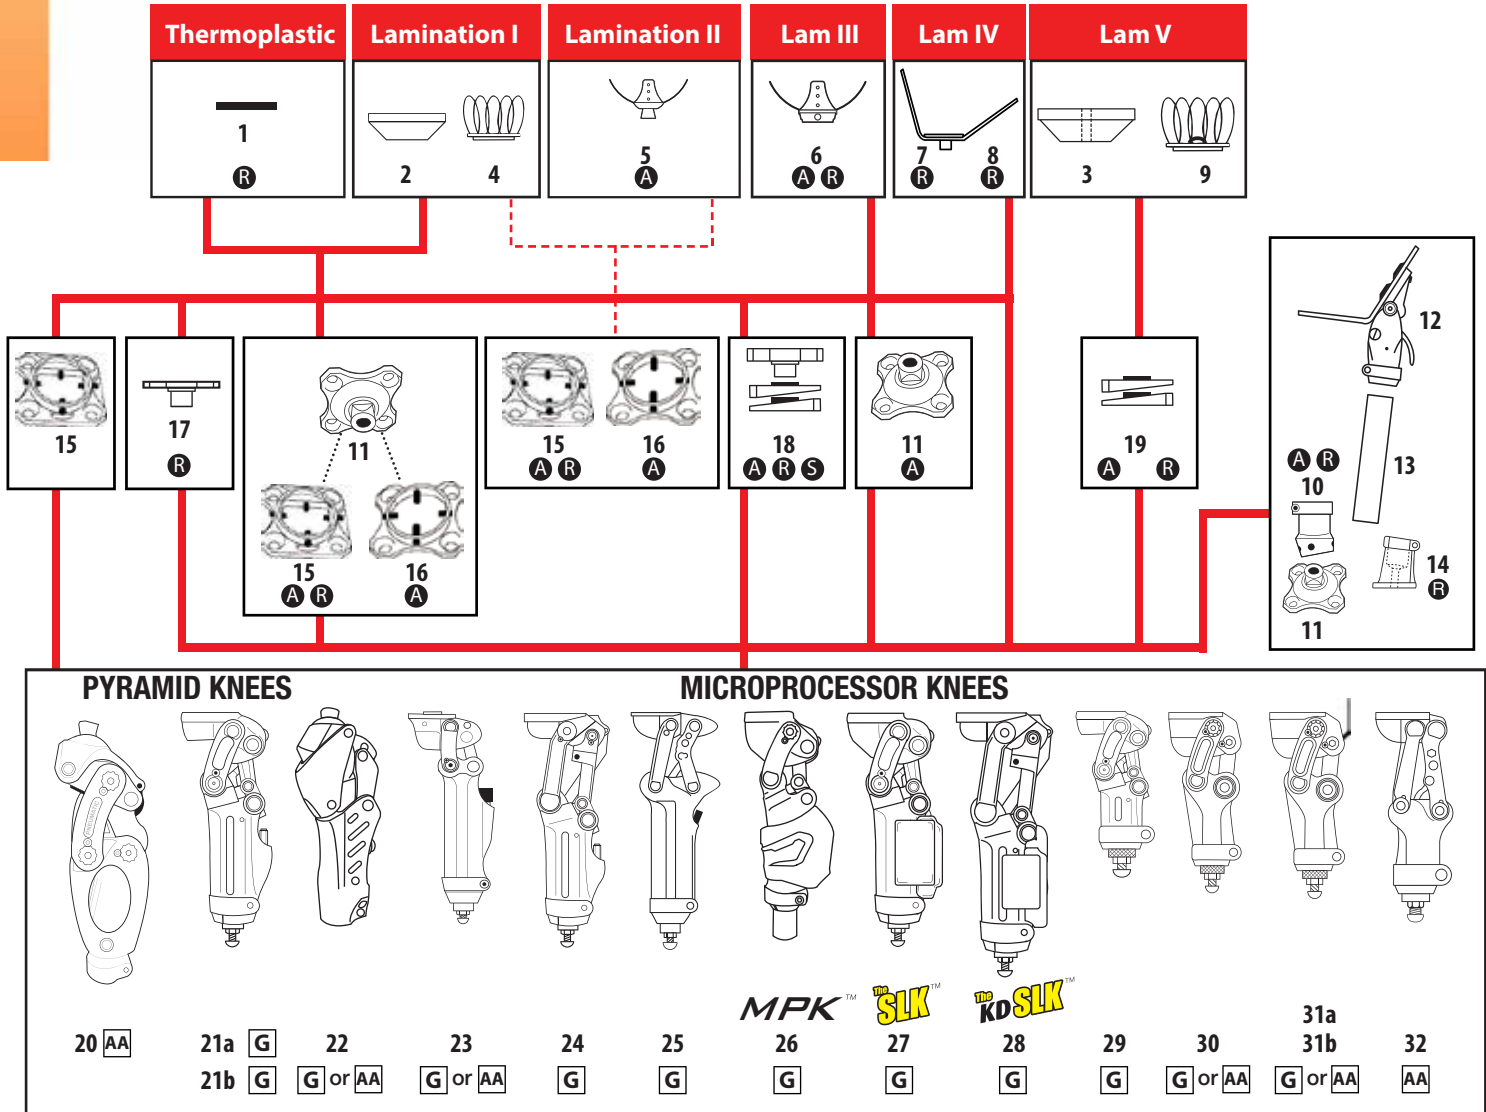

AK

SELECTOR CHART™

SELECTOR CHART FOR ADULT TYPE "T" KNEES

Knee Connectors and Alignment Systems for all Type "T" Knees*

* Type "T" Knees = DAW Adult Knees which stock # starts with a "T" (except TK-40C & TK-1C1)

STOCK NUMBERS

1. TSC-T AA	10. GUPT-FCLAMP-ANG ... T	15. GUPT-F4HROT T
2. RSC-FB F	11. GUPT-M4H T	GUPS-F4HROT S
RWB-0 W	GUPA-M4H A	16. GUPT-F4H T
3. TWB-04 W	GUPS-M4H S	GUPS-F4H S
4. TSC-BX AA	12. TGH-01 G	17. TSC-PSD AA
5. GUPS-MLAM3PR S	13. GUPG-PYLON-8 G	TSC-PSDS S
6. GUPS-FLAM3PRROT ... S	GUPG-PYLON-16 G	18. TKC-SA AA
7. TSC-KDA-L AA	TTT-17 AA	19. TWP-A2A AA
8. TSC-KDL S	14. TGC-0A G	TWP-A2 P
9. TSC-A AA	TKC-0A AA	