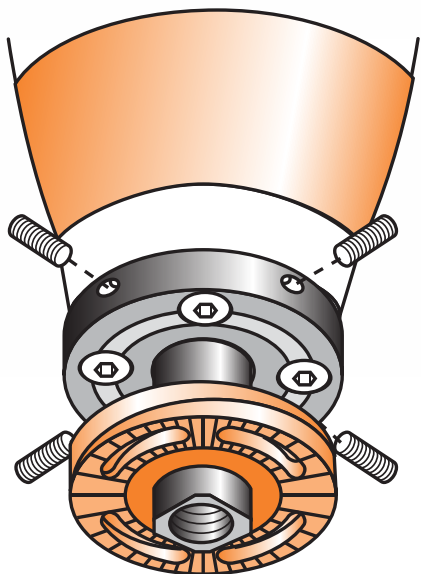

WEDGE PLATES SLIDE + ANGLE

Claim to fame

- Cost effective AK alignment system
- Lightweight
- Thin, accommodates long AK
- For all Type "T" Knees*

New, lightweight all-purpose
knee connectors

TKC-SA (Slide + Angle + Rotation)

	A12° S1" AP + ML R
	3/4 in (1.9 cm)
	4 1/4 oz (120 g)
	4 6mm Unthreaded
	1 7/16 in SAE
	Adult Type "T" Knees Only*

TKC-S (Slide + Rotation)

	S1" AP + ML R
	3/8 in (1 cm)
	4 1/8 oz (116 g)
	4 6mm Unthreaded
	1 7/16 in SAE
	Adult Type "T" Knees Only*

WEDGEPLATES ONLY TWP-A2A (Alu.) & TWP-A2 (Plastic) (Angle Only)

	A12°
	3/8 in (1 cm)
	Alu. 2 1/8 oz (64 g) Plastic 1 oz (32 g)
	4 6mm Unthreaded
	1 7/16 in SAE
	Adult Type "T" Knees Only*

* Type "T" Knees = DAW Adult Knees which stock # starts with a "T" (Except TK-40C and TK-1C1)

SYMBOL LEGEND™

		ATTACHMENT METHOD = Top = Bottom			
All Systems	A = Angular Adjust R = Rotation Adjust S = Slide Adjust	4 = Euro 4-Hole 1 = 1 Center Hole SAE = Standard American Equivalent		7/16" Knee Bolt	