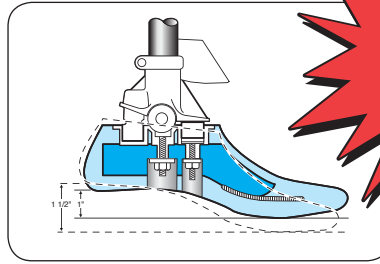

# SINGLE-AXIS FEET

**Heel Height Adjustable**  
 3/4 in to 1 1/2 in  
 (19 mm to 38 mm)

Description	Stock Number	Function	Toes	Special Feature(s)			Size R or L	Heel Height		
Foot	TFF-Ø1XXR/L	SACH	Fits DAWtoeSKIN™ Style "A"	Ultra Light	TAJ-Ø1	incl.	22-29	3/4 in (19 mm)	15 1/2 oz* (439 oz)	
Set of 2 Bumpers	TFB-N1 or TFB-H1	Normal or High Density		* Foot weight based on size 25 foot XX = size						

**Must be used with ankles: TAJ-Ø1, TGA-ØM**

For additional information, please refer to Section 6A, p.01 - 03

**SYMBOL LEGEND™**

Material		Alignable	ATTACHMENT METHOD				Dimensions			Maximum Patient Weight		
			Top	Bottom			L	W	Th			
<b>A</b> = Aluminum Alloy	<b>P</b> = Plastic	<b>A</b> = Angular Adj.										
<b>AA</b> = Aerospace Aluminum	<b>S</b> = Stainless	<b>R</b> = Rotation										
<b>F</b> = Foam	<b>T</b> = Titanium	<b>S</b> = Slide Adjust										
<b>G</b> = Graph-Lite™	<b>W</b> = Wood											