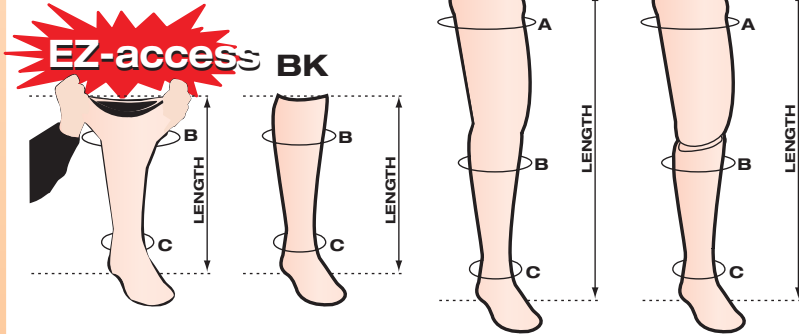

9 Skin Tones + 1 Graphite Black

5 BK DAWSkin Sizes

Adolescent, Petite, Small, Medium and Large

4 BK DAWtoe Skin & DAW^{Split}toe Skin Sizes

Petite, Small, Medium and Large

L-CODE:

L 5962 – BK Addition, Flexible Protective Outer Surface Covering System

Sizing Definition

Adolescent	(14-19)*
Petite	(20-25)**
Small	(21-24)*
Medium	(25-27)*
Large	(28-30)*

* Foot sizes in centimeters (See page 9.2A p.02)

** Designed for the slender foot and ankle

DAW INDUSTRIES See Color Swatch on page Section 9.2A p.03

DAWSKIN & DAWtoeSKIN

STANDARD & MEGA-STRETCH

SIZING CHART

- BK, AK and 2-Part AK to choose from.
- Slips on and off easily.
- Soft, flexible and durable.
- Skin-like texture and feel.
- Does not interfere with function of knee.
- **Nine skin tones + Graphite Black:**
(Blush, Fair, Shell, Cream, Caucasian, Suntan, Dark Suntan, Light Black, Black, Graphite Black)

SKIN SIZE CIRC.	ADOLESCENT	PETITE	SMALL	MEDIUM	LARGE
	14 to 19 cm	20 to 25 cm	21 to 24 cm	25 to 27 cm	28 to 30 cm
A	14 1/8 to 16 1/4 in (35 to 41 cm)	17 to 19 in (43 to 48 cm)	17 to 19 in (43 to 48 cm)	19 to 23 in (48 to 58 cm)	21 to 27 in (52 to 68 cm)
B	9 1/8 to 10 1/4 in (23 to 26 cm)	11 3/4 to 13 in (29 to 33 cm)	12 3/4 to 14 1/4 in (32 to 36 cm)	14 to 16 1/4 in (35 to 41 cm)	16 1/2 to 18 3/4 in (41 to 47 cm)
C	5 1/4 to 7 in (13 to 18 cm)	7 1/4 to 8 1/2 in (18 to 21 cm)	8 1/2 to 9 1/2 in (21 to 24 cm)	9 to 10 1/4 in (22 to 26 cm)	9 3/4 to 11 1/2 in (24 to 29 cm)
LENGTH	BK 20 in (50 cm) AK 27 in (68 cm)	BK 20 in (50 cm) AK 29 in (73 cm)	BK 21 in (53 cm) AK 29 in (73 cm)	BK 23 in (58 cm) AK 31 in (78 cm)	BK 24 in (60 cm) AK 34 in (85 cm)