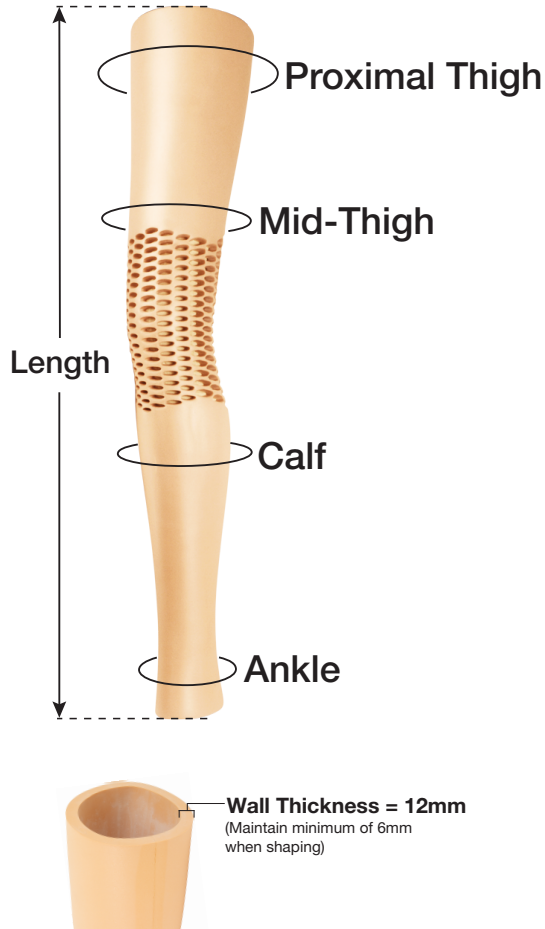

Ordering Chart

DAWFlex™ 1-Part AK FOAM COVER

Outside Circumferences:

Sizes	X-Small	Small	Medium	Large
Proximal Thigh Circ.	17 in (43 cm)	19 ¹ / ₂ in (49.5 cm)	21 in (53 cm)	22 in (56 cm)
Mid-Thigh Circ.	13 in (33 cm)	14 ³ / ₄ in (37.5 cm)	17 in (43 cm)	18 in (45.5 cm)
Calf Circ.	12 in (30.5 cm)	13 ¹ / ₂ in (34 cm)	15 in (38 cm)	16 in (40.5 cm)
Ankle Circ.	8 in (20 cm)	8 ¹ / ₂ in (21.5 cm)	10 in (25 cm)	11 in (28 cm)

Inside Circumferences:

Proximal Thigh Circ.	14 in (35.5 cm)	17 in (42 cm)	18 in (45 cm)	19 in (48 cm)
Mid-Thigh Circ.	10 in (25.5 cm)	12 in (30 cm)	13 ³ / ₄ in (35 cm)	15 in (38 cm)
Calf Circ.	9 in (23 cm)	10 ¹ / ₄ in (26 cm)	12 in (30 cm)	13 in (33 cm)
Ankle Circ.	5 in (12.5 cm)	5 ¹ / ₂ in (14 cm)	6 ³ / ₄ in (17 cm)	8 in (20 cm)
At Knee Center	9 ¹ / ₂ in (24 cm)	10 ¹ / ₄ in (26 cm)	11 ¹ / ₂ in (29 cm)	12 in (31 cm)

Lengths:

	29 in (73.5cm)	33 in (84cm)	34 ¹ / ₂ in (87cm)	36 ¹ / ₂ in (92.5cm)
--	----------------	--------------	--	--

Stock Numbers:

Sizes	X-Small	Small	Medium	Large
Left	TFC-DFKXSL	TFC-DFKSL	TFC-DFKML	TFC-DFKLL
Right	TFC-DFKXSR	TFC-DFKSR	TFC-DFKMR	TFC-DFKLR