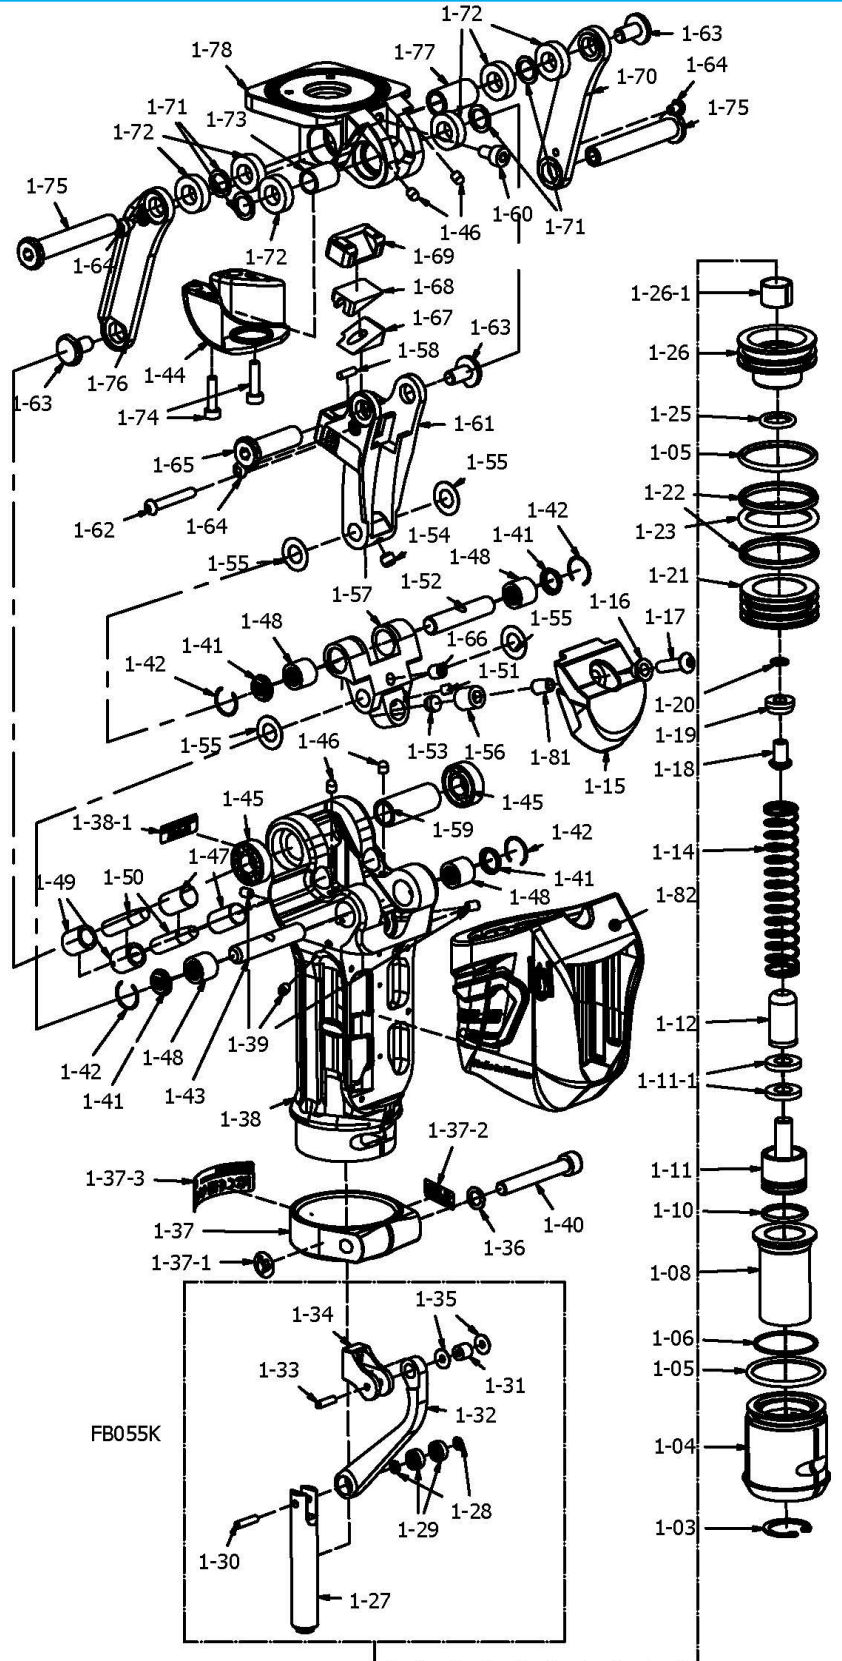

SLK™ 3.0 KD SCHEMATIC

STOCK NUMBER: T GK-5PS10SLKMTX

DAW
Industries