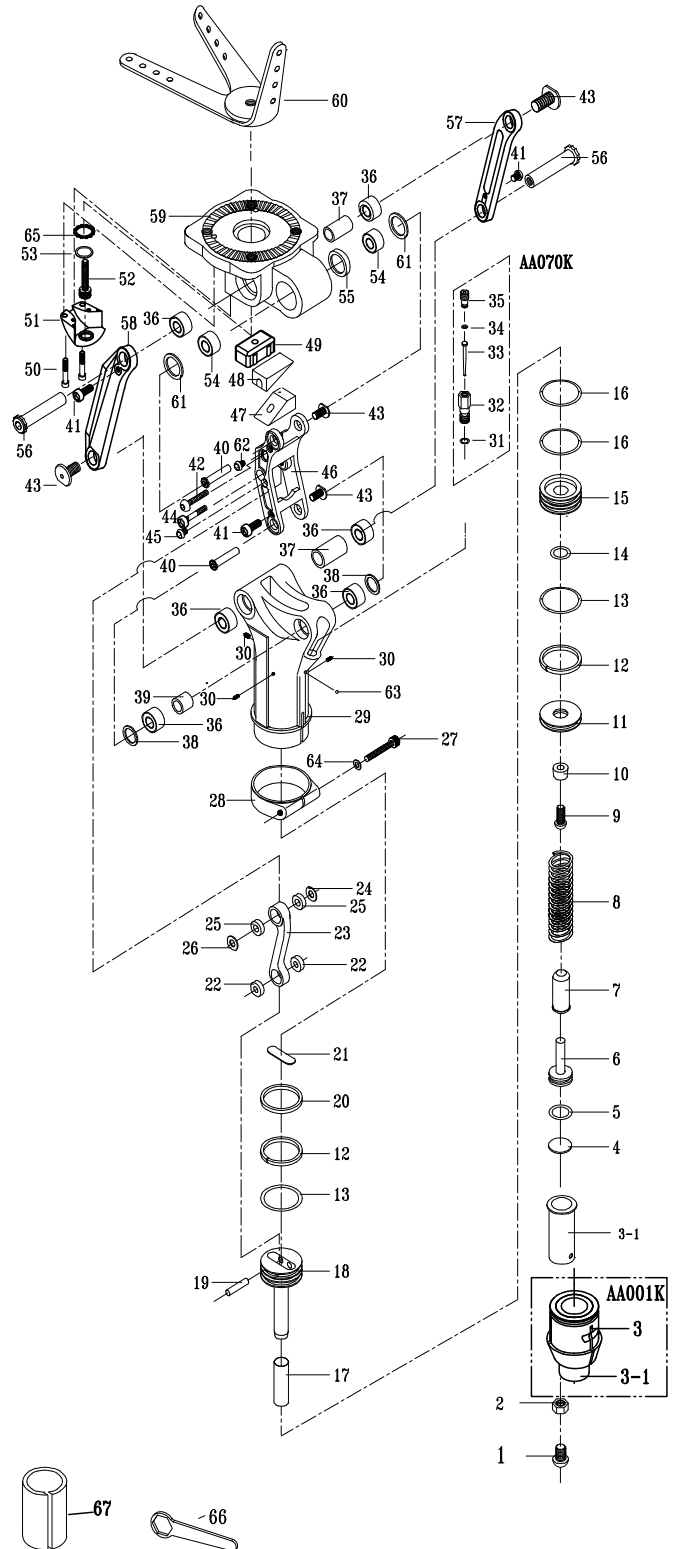

4P10 KD™ SCHEMATIC

STOCK NUMBER: T GK-4P10

DAW[®]
Industries ///