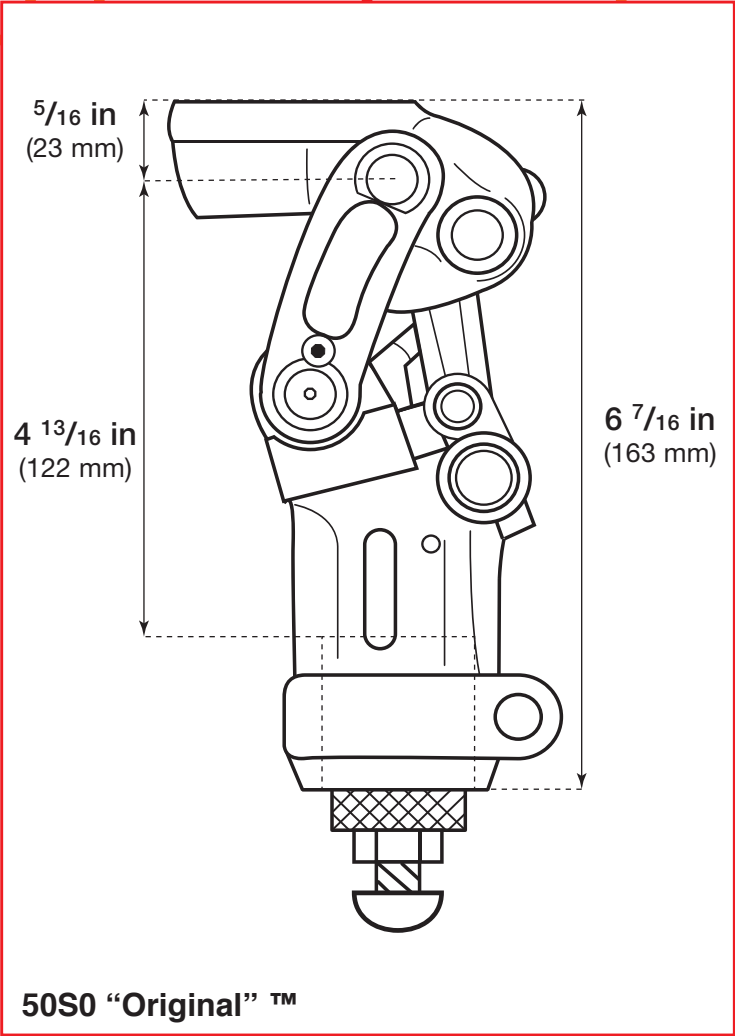

AK ADULT KNEES

PROXIMAL ATTACHMENT SELECTOR CHART

- FUNCTIONS**
- A** = Angular Adjust
 - R** = Rotation
 - S** = Slide Adjust

- MATERIALS**
- A** = Aluminum Alloy
 - AA** = Aerospace Aluminum
 - F** = Foam
 - G** = Graphite
 - P** = Plastic
 - S** = Stainless
 - T** = Titanium
 - W** = Wood

STOCK #s

1. TCT-T	A
2. TWB-04	W
3. TSC-A	AA
4. TSC-BX	AA
5. GUPS-FLAM3PRROT	S
6. GUPS-FLAM3PR	S
7. TSC-PSD	A
- TSC-PSDS	T
8. TWP-A2A	AA
9. GUPT-F4H	T
- GUPA-F4H	A
10. GUPT-F4HROT	T
- GUPA-F4HROT	A
11. GUPT-M4H	T
- GUPA-M4H	A
- GUPS-M4H	S
12. TGH-01	G
13. TTG-14	G
- TTT-17	AA
14. GUPT-FCLAMP-ANG	T
15. TKC-0A	A
- TGC-0A	G