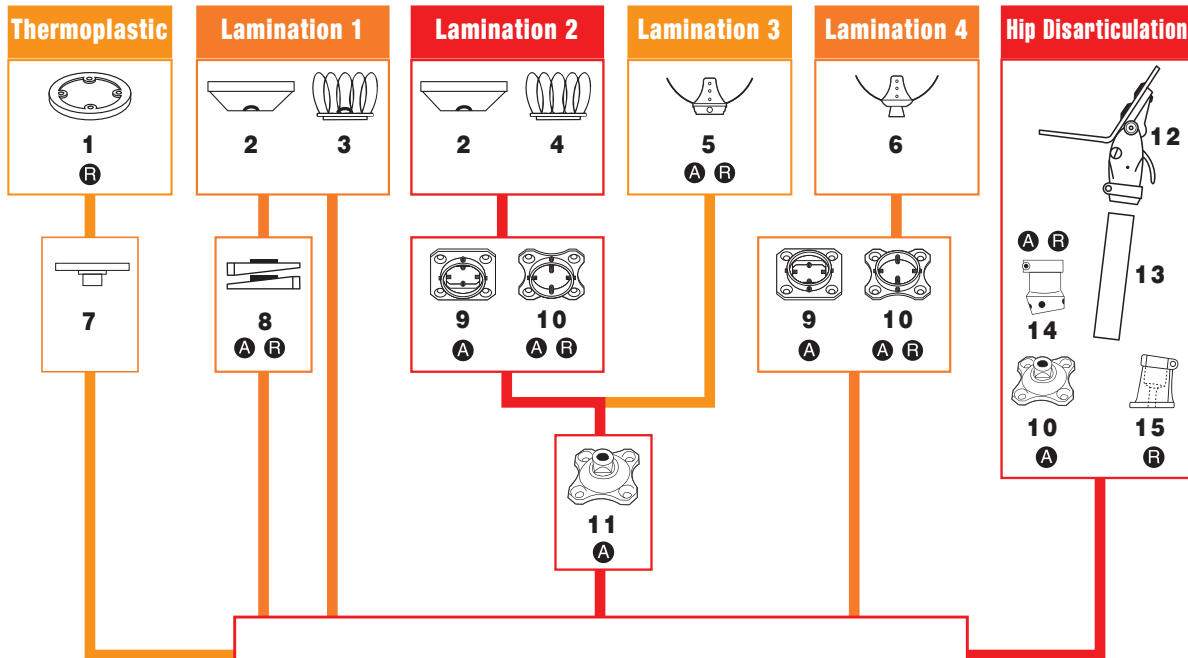

AK ADULT KNEES

PROXIMAL ATTACHMENT SELECTOR CHART

- FUNCTIONS**
- A** = Angular Adjust
 - R** = Rotation
 - S** = Slide Adjust

- MATERIALS**
- A** = Aluminum Alloy
 - AA** = Aerospace Aluminum
 - F** = Foam
 - G** = Graphite
 - P** = Plastic
 - S** = Stainless
 - T** = Titanium
 - W** = Wood

STOCK #s

1. TCT-T	A
2. TWB-04	W
3. TSC-A	AA
4. TSC-BX	AA
5. GUPS-FLAM3PRROT	S
6. GUPS-FLAM3PR	S
7. TSC-PSD	A
- TSC-PSDS	T
8. TWP-A2A	AA
9. GUPT-F4H	T
- GUPA-F4H	A
10. GUPT-F4HROT	T
- GUPA-F4HROT	A
11. GUPT-M4H	T
- GUPA-M4H	A
- GUPS-M4H	S
12. TGH-01	G
13. TTG-14	G
- TTT-17	AA
14. GUPT-FCLAMP-ANG	T
15. TKC-0A	A
- TGC-0A	G